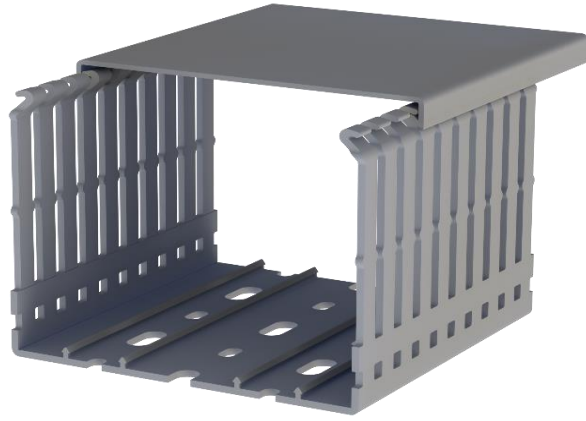

Klemsan®

KKD 1008

Order		
RAL 7030 - Stone Grey	Thin Slot (4-6)	555 1008

Dimensions	
Length	2.000,00 mm
Width	100,00 mm
Height w/o cover	77,20 mm
Height w/ cover	80,00 mm

Technical Data				
Material	PVC		Package Qty.	8 pcs. x 2 mt.
Inflammability	UL 94 V0		Wire Fill Capacity	60%
Max. Service Temp.	60°C		Min. Service Temp.	-15°C